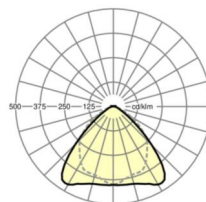

CHARACTERISTICS

Order number	19515004100
EAN number	4020863427239
Commodity code	94051190
Certification mark	IP 20, Protection class I, ENEC10 VDE, F, HACCP DIN10500/Food/IFS-application-related suitability/BRC, Indoor, CE
Impact resistance (IK rating)	IK03 (-20°C bis 30°C)
Ambient temperatur	ta -20°C to 30°C
Warranty period	5 years
State funding programs	BEG - Federal funding for efficient buildings (valid only for Germany)

ELECTRICAL ENGINEERING

Controller	Electronic driver (1 pcs.)
System output	49W
Mains voltage	230V/50Hz
Energy efficiency class/light source	C

LIGHTING TECHNOLOGY

Placement	LED, Colour rendering/Light colour CRI ≥ 80 / 3000K
Colour tolerance (MacAdam)	3SDCM
Nominal luminous flux	8015lm
LED service life	50000h L80/B10 (Tq 30°C), 70000h L80/B50 (Tq 30°C)
Luminaire luminous efficiency	163lm/W
Beam angle	95° (C0) / 95° (C90)
UGR lat./long.	22.6 / 24.1

MECHANICS

Housing colour	traffic white RAL 9016
Dimensions (LxWxDxH)	1531mm x 55mm x 37mm
Weight (net)	1.75kg
Type of installation	Mounting rail system installation, Light structure

Dimensions

L	1531 mm	Length
B	55 mm	Width
H	37 mm	Height

DEEP-LINK

<https://www.regiolux.de/en/article/19515004100>

Reference	LED 8000lm 830
ηLB	100 %
Φ ↓/↑	98 % / 2 %
UGR lat./long.	22.6 / 24.1